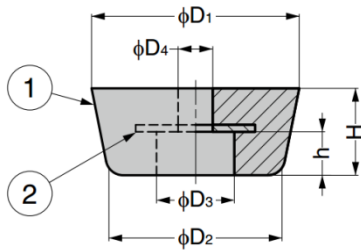

GK Rubber Foot

Features

- With washer
- Hardness: 65

No.	Material	Colour
①	Styrene-Butadiene Rubber (SBR)	Black
②	Stainless Steel (SUS430)	-

Part No.	D ₁	D ₂	H	D ₃	D ₄	h
GK-95	9	7	5	4	2	3
GK-10	10	9				
GK-12	12	8	9	5		4
GK-15		14	8	6	3	
GK-1510	15	10		5		5
GK-16	16	14	10	6		
GK-18	18	15	11	7	4	7
GK-209			9			5
GK-2010		16	10	8	3	4
GK-20	20		12		4	7
GK-2017		15	17	7	3	8
GK-22	22	18	24		3	11
GK-23		19	14	7		5
GK-2320	23		20		4	10
GK-24	24	20	10	8		
GK-259	25	19	9	10	5	5
GK-26	26	20	15	9		10
GK-28	28	22	18	12	4	11
GK-29	29		15			
GK-30	30	24	19	14		10
GK-3215		28	15			5
GK-3220	32	26	20	15	5	10
GK-3225		28	25	14		9
GK-34	34	27	18			10
GK-3617		20	17	17	6	9
GK-36	36	30	22			12
GK-38	38	32	24	12		13
GK-40	40	30	22	14	5	9
GK-45	45	35	27	12		12
GK-63	63	48	26	14	7	15

GSK Rubber Foot

Features

- With washer
- Hardness: 65

No.	Material	Colour
①	Styrene-Butadiene Rubber (SBR)	Black
②	Stainless Steel (SUS430)	Plain

Part No.	D ₁	D ₂	D ₃	H	h
GSK-13	13	6		5	2
GSK-156	15		3	6	3
GSK-1910		7		10	5
GSK-1912	19	9	4	12	7
GSK-2519	25	11	5	14	9