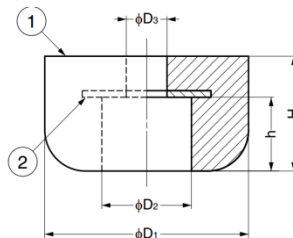

GK Rubber Foot

Features

- With washer
- Hardness: 65

No.	Material	Colour
①	Styrene-Butadiene Rubber (SBR)	Black
②	Stainless Steel (SUS430)	-

Part No.	D ₁	D ₂	H	D ₃	D ₄	h
GK-95	9	7	5	4	2	3
GK-10	10	9				
GK-12	12	8	9	5		4
GK-15		14	8	6	3	
GK-1510	15	10		5		5
GK-16	16	14	10	6		
GK-18	18	15	11	7	4	7
GK-209			9			5
GK-2010		16	10	8	3	4
GK-20	20		12		4	7
GK-2017		15	17	7	3	8
GK-22	22	18	24		3	11
GK-23		19	14	7		5
GK-2320	23		20		4	10
GK-24	24	20	10	8		
GK-259	25	19	9	10	5	5
GK-26	26	20	15	9		10
GK-28	28	22	18	12	4	11
GK-29	29		15			
GK-30	30	24	19	14		10
GK-3215		28	15			5
GK-3220	32	26	20	15	5	10
GK-3225		28	25	14		9
GK-34	34	27	18			10
GK-3617		20	17	17	6	9
GK-36	36	30	22			12
GK-38	38	32	24	12		13
GK-40	40	30	22	14	5	9
GK-45	45	35	27	12		12
GK-63	63	48	26	14	7	15

GSK Rubber Foot

Features

- With washer
- Hardness: 65

No.	Material	Colour
①	Styrene-Butadiene Rubber (SBR)	Black
②	Stainless Steel (SUS430)	Plain

Part No.	D ₁	D ₂	D ₃	H	h
GSK-13	13	6		5	2
GSK-156	15		3	6	3
GSK-1910		7		10	5
GSK-1912	19	9	4	12	7
GSK-2519	25	11	5	14	9